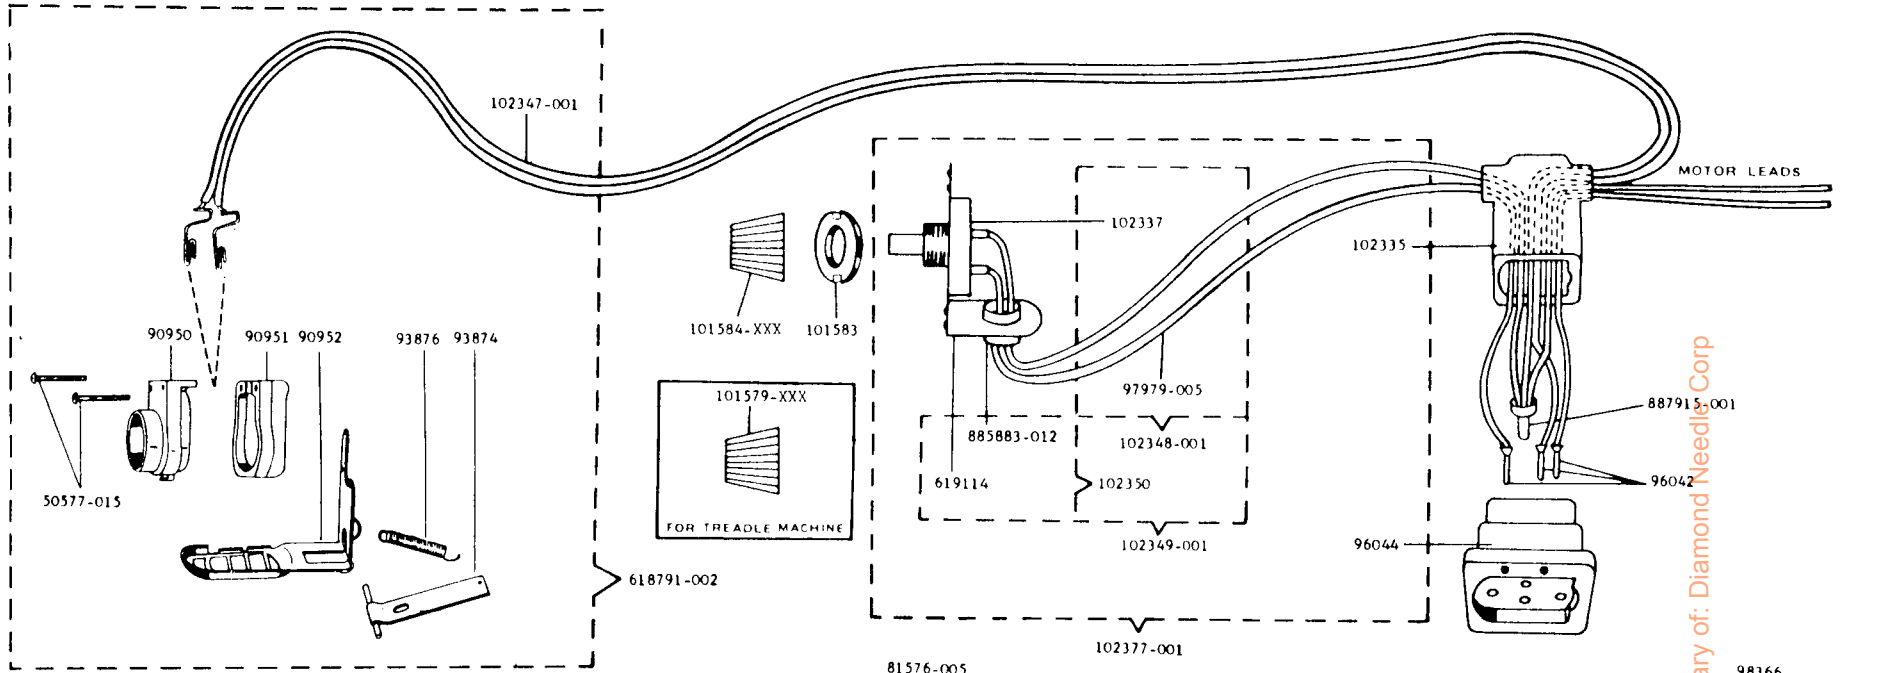

SINGER

477K/478K

WIRING DIAGRAM

SINGER^{*} SNK4 MOTOR for 477K & 478K machines

LIGHT

(477K & 478K Machines)

FOOT CONTROLLER

618776-XXX (Single Speed)
618780-XXX (Two Speed)

From the library of: Diamond Needles Corp

SINGER*

PARTS FOR SNK6 MOTOR

FOR

437K 33, 449K 33, 457K 33, 466K 33
476K 33, 477K 33, 478K 33, 486K 33
AND 498K 33 Machines