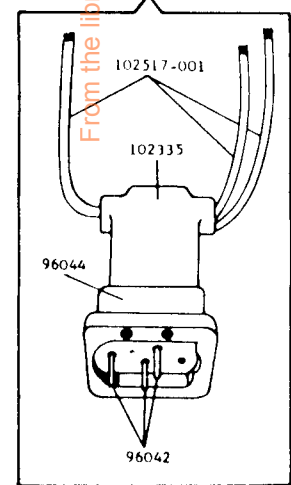

SINGER

477K/478K

WIRING DIAGRAM

SINGER^{*} SNK4 MOTOR for 477K & 478K machines

LIGHT

(477K & 478K Machines)

FOOT CONTROLLER

618776-XXX (Single Speed)
618780-XXX (Two Speed)

From the library of: Diamond Needles Corp

SINGER*

PARTS FOR SNK6 MOTOR

FOR

437K 33, 449K 33, 457K 33, 466K 33
476K 33, 477K 33, 478K 33, 486K 33
AND 498K 33 Machines