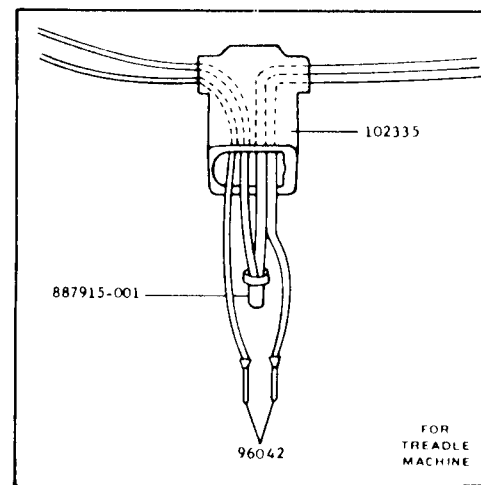

SINGER

477K/478K

WIRING DIAGRAM

SINGER^{*} SNK4 MOTOR for 477K & 478K machines

LIGHT

(477K & 478K Machines)

FOOT CONTROLLER

618776-XXX (Single Speed)
618780-XXX (Two Speed)

From the library of: Diamond Needles Corp

SINGER*

PARTS FOR SNK6 MOTOR

FOR

437K 33, 449K 33, 457K 33, 466K 33
476K 33, 477K 33, 478K 33, 486K 33
AND 498K 33 Machines