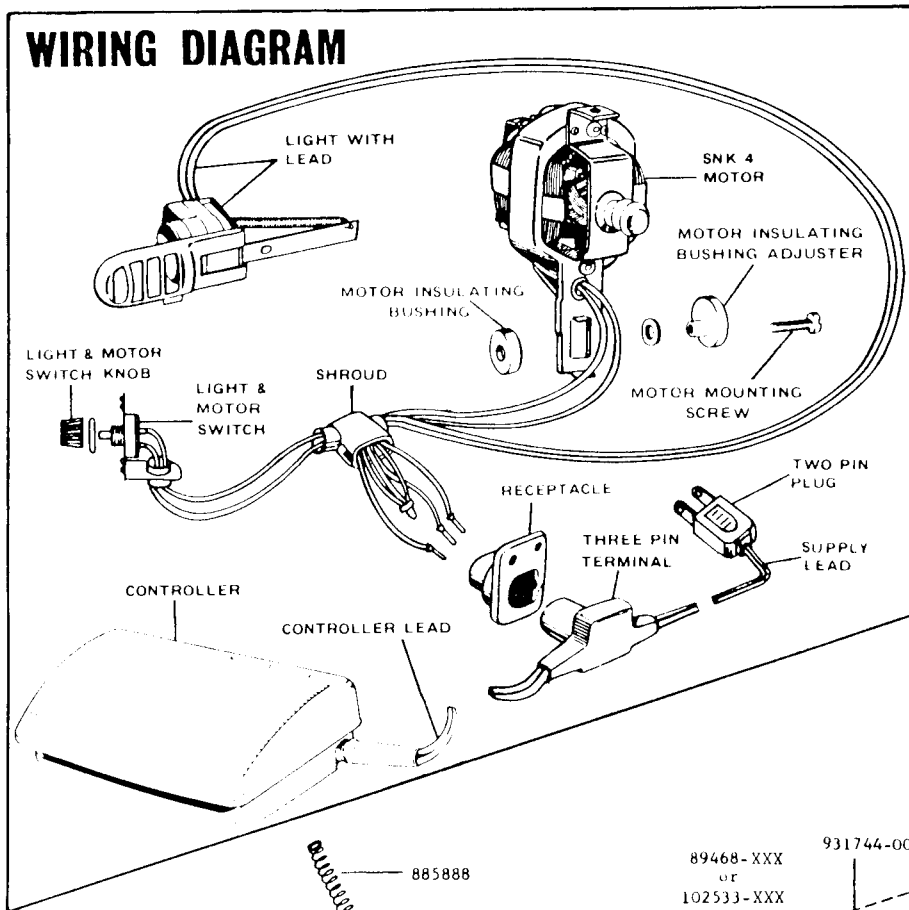

SINGER

477K/478K

WIRING DIAGRAM

SINGER^{*} SNK4 MOTOR for 477K & 478K machines

LIGHT

(477K & 478K Machines)

FOOT CONTROLLER

618776-XXX (Single Speed)
618780-XXX (Two Speed)

From the library of: Diamond Needles Corp

SINGER*

PARTS FOR SNK6 MOTOR

FOR

437K 33, 449K 33, 457K 33, 466K 33
476K 33, 477K 33, 478K 33, 486K 33
AND 498K 33 Machines