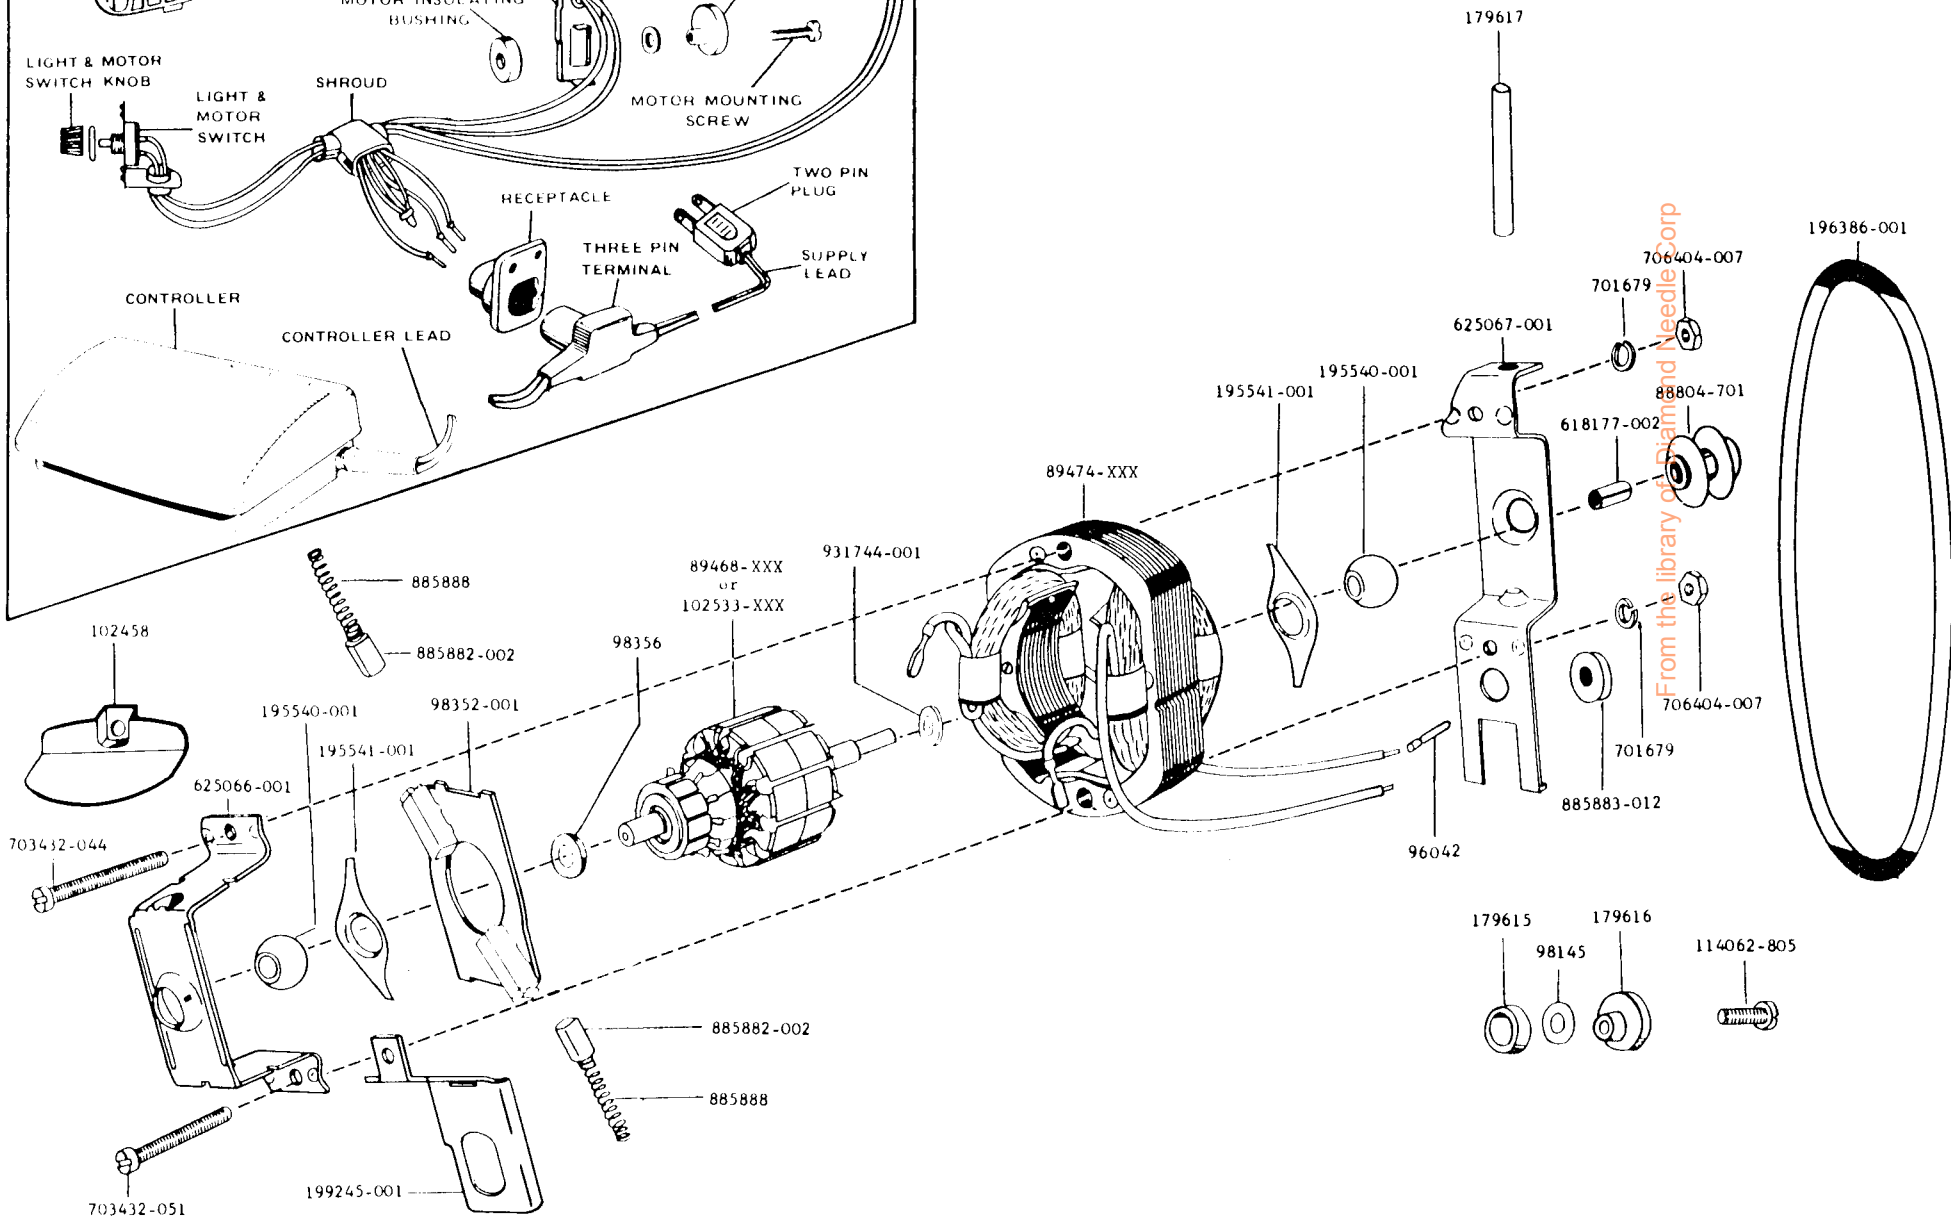

SINGER

477K/478K

WIRING DIAGRAM

SINGER^{*} SNK4 MOTOR for 477K & 478K machines

LIGHT

(477K & 478K Machines)

FOOT CONTROLLER

618776-XXX (Single Speed)
618780-XXX (Two Speed)

From the library of: Diamond Needles Corp

SINGER*

PARTS FOR SNK6 MOTOR

FOR

437K 33, 449K 33, 457K 33, 466K 33
476K 33, 477K 33, 478K 33, 486K 33
AND 498K 33 Machines