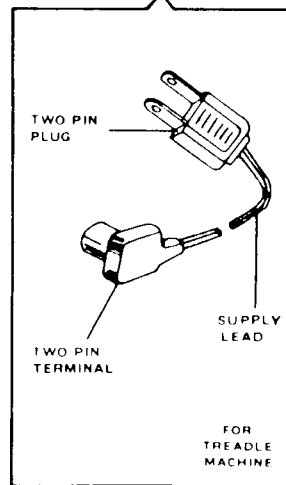

SINGER

477K/478K

WIRING DIAGRAM

SINGER^{*} SNK4 MOTOR for 477K & 478K machines

LIGHT

(477K & 478K Machines)

FOOT CONTROLLER

618776-XXX (Single Speed)
618780-XXX (Two Speed)

From the library of: Diamond Needles Corp

SINGER*

PARTS FOR SNK6 MOTOR

FOR

437K 33, 449K 33, 457K 33, 466K 33
476K 33, 477K 33, 478K 33, 486K 33
AND 498K 33 Machines