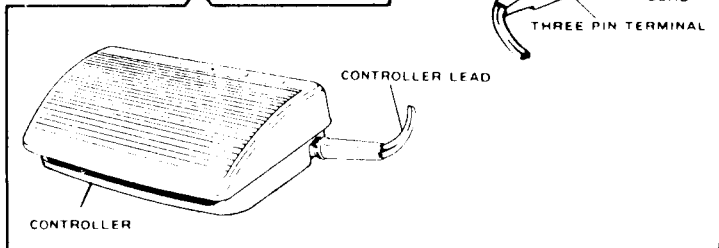

SINGER

477K/478K

WIRING DIAGRAM

SINGER^{*} SNK4 MOTOR for 477K & 478K machines

LIGHT

(477K & 478K Machines)

FOOT CONTROLLER

618776-XXX (Single Speed)
618780-XXX (Two Speed)

From the library of: Diamond Needles Corp

SINGER*

PARTS FOR SNK6 MOTOR

FOR

437K 33, 449K 33, 457K 33, 466K 33
476K 33, 477K 33, 478K 33, 486K 33
AND 498K 33 Machines